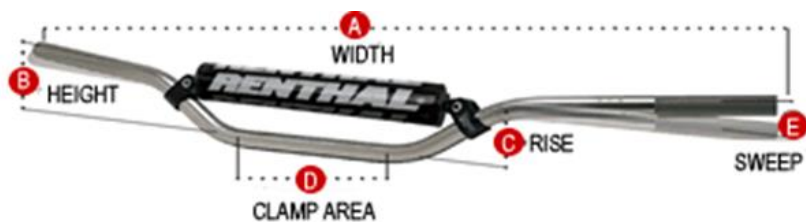

2025 Handlebar Size Chart

All sizes are in Millimeters

OEM	A	B	C	D	E
2 & 4 Stroke RR X-Pro, RR-RE, RS, & RX	810	87	48	122	40
X-Trainer	806	95	60	145	38
EVO 2 & 4 Stroke (All)	800	114	64	127	70
Renthal					
Carmichael High (922)	802	119	80	200	54
KTM High (994)	808	95	70	190	38
KTM Low (822)	796	80	55	210	57
Short/McGrath (999)	805	83	40	205	55
Windham (998)	803	92	56	210	57
CR High (605)	795	95	70	205	62